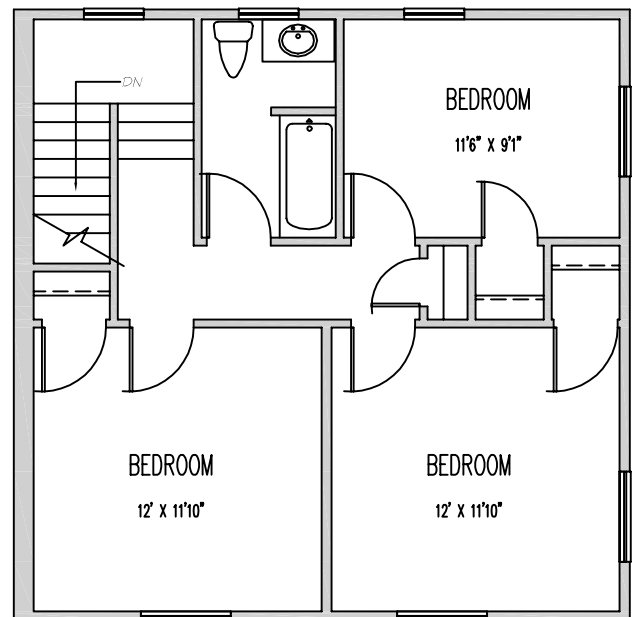

PARKING

FIRST FLOOR

WOLF PROPERTIES

2 WEST END AVENUE

tel: 908-707-0042

SECOND FLOOR